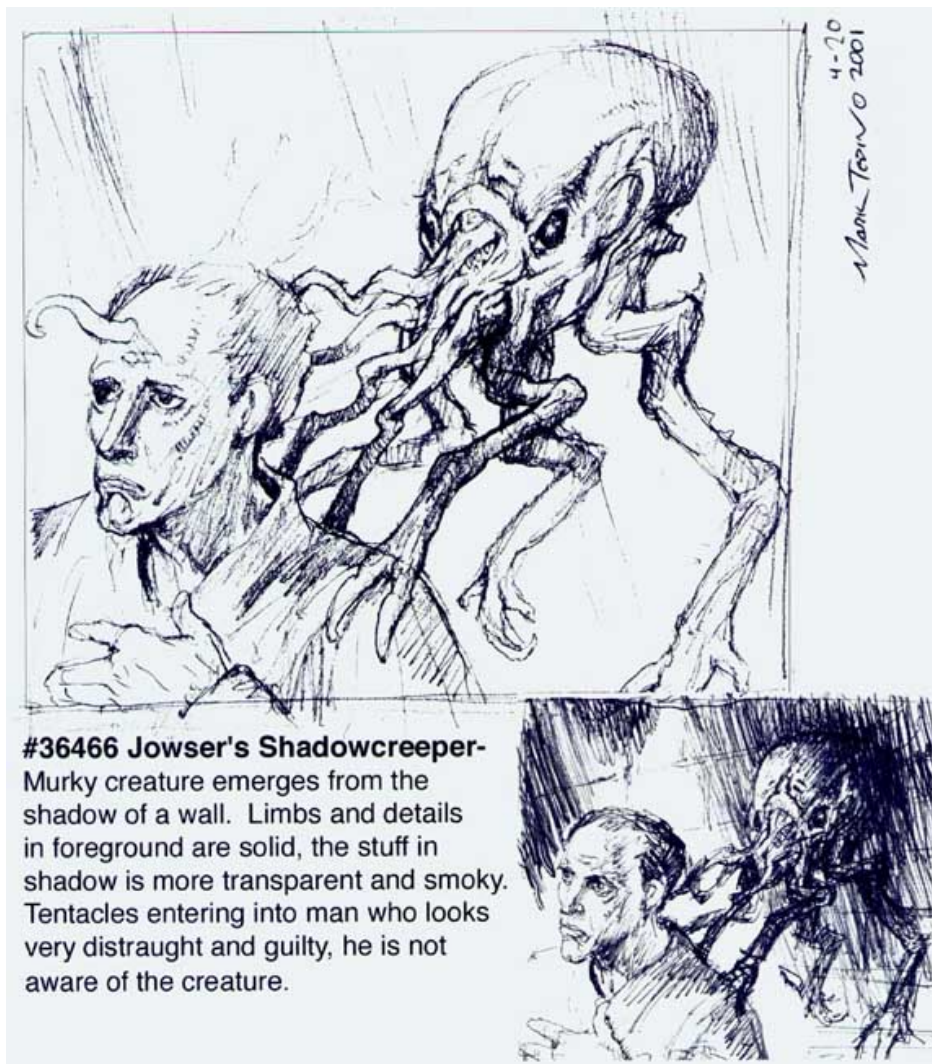

Home > Games > Magic > Magicthegathering.com > Magic Arcana

Sketches: Guiltfeeder

Magic Arcana
 Tuesday, May 21, 2002

Judgment is the green and white set, but even black got a couple playable cards. This week's Sketches looks at one of them, **Guiltfeeder** by Mark Tedin.

1. Art Description

These are the instructions given to the artist:

"This card should show a monster that glides through shadows to reach you. If it touches you, it causes you intense guilt, feeding off your memories of the past, and the remorse causes you harm, thus the life loss. If you can depict this in some way that would be great, but the main focus of this card is the monster. He should probably be shown as a creepy shadow form."

2. Sketch

This is the preliminary sketch submitted by Mark. Mark submitted two sided-by-side along with his own notes. The card was known as "Jowser's Shadowcreeper" during development; "Jowser" is an anagram of "W. J. Rose." Bill Rose is the head of R&D here at Wizards of the Coast.

#36466 Jowser's Shadowcreeper-
 Murky creature emerges from the shadow of a wall. Limbs and details in foreground are solid, the stuff in shadow is more transparent and smoky. Tentacles entering into man who looks very distraught and guilty, he is not aware of the creature.